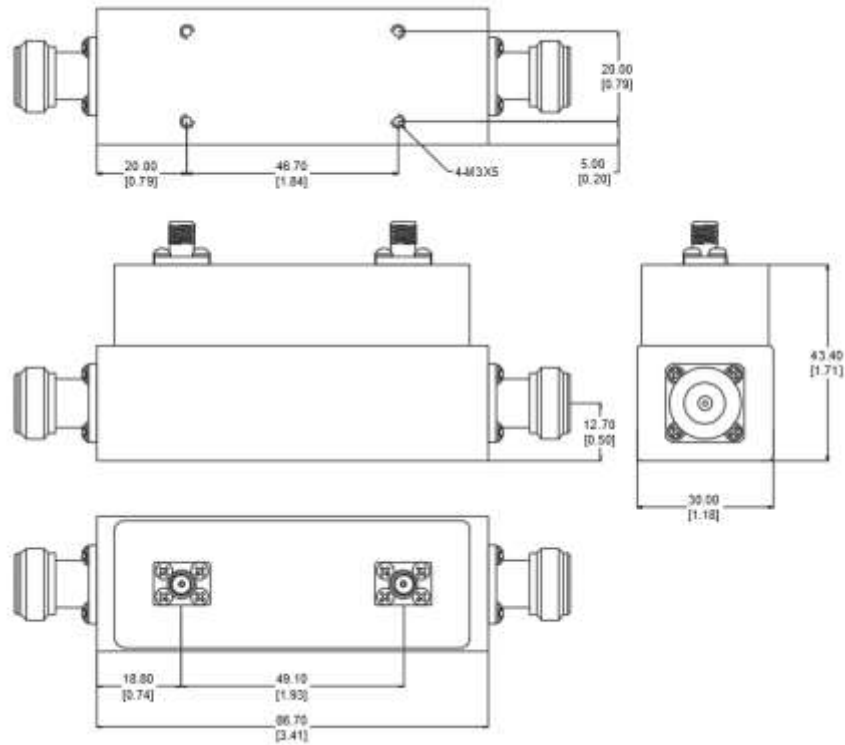

Product: High power dual directional Coupler

Part Number: LDC-2/18-30NS-400W

Specification					
No.	Parameter	Minimum	Typical	Maximum	Units
1	Frequency range	2		18	GHz
2	Nominal Coupling		30		dB
3	Coupling Accuracy			±1.0	dB
4	Coupling Sensitivity to Frequency			±0.7	dB
5	Insertion Loss			0.6	dB
6	Directivity	10			dB
7	VSWR			1.5	:1
8	Power			400	W
9	Operating Temperature Range	-40		+85	°C
10	Impedance	-	50	-	Ω
11	Appearance treatment	Nickel-plated			

Add: 中国 成都市成华区华翰路 89 号 610000

No.89,Huahan Road, chenghua Zone Chengdu, Sichuan China Zip Code:610000

All Dimensions in mm

Outline Tolerances  $\pm 0.5(0.02)$

Mounting Holes Tolerances  $\pm 0.2(0.008)$

All Connectors: IN&OUT N-F ,CU:SMA-Female