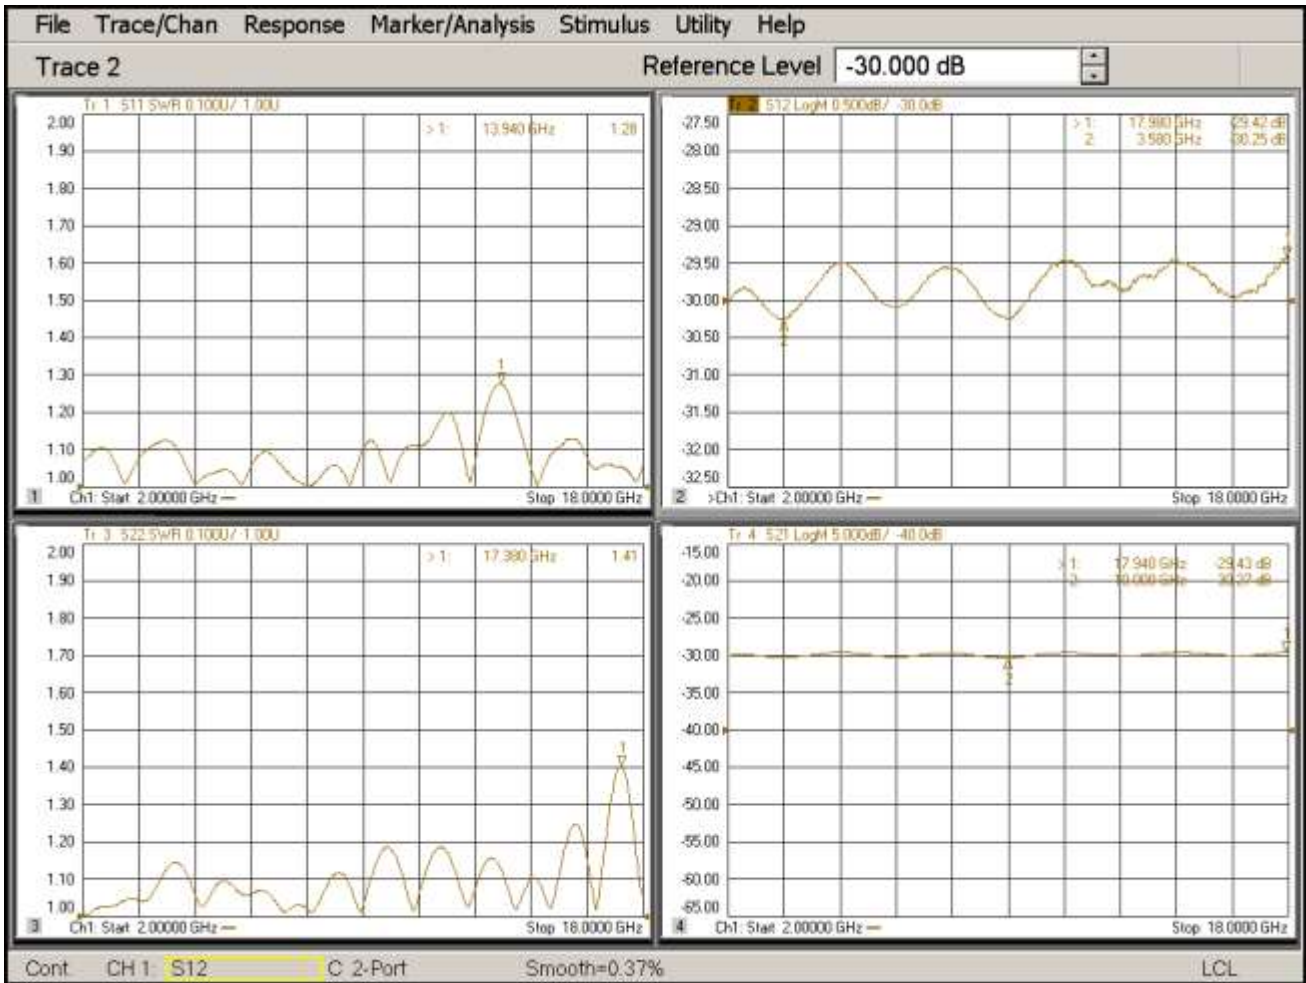

TEST DATA

成都利德尔科技有限公司 ChengDu Leader Microwave Technology Co.,Ltd

电话: 028-65199117 传真: 028-65199116

<http://www.leadermicrowave.com> sales@leader-mw.com

TEL: +86-28-65199117 FAX: +86-28-65199116

Add: 中国 成都市成华区华翰路 89 号 610000

No.89,Huahan Road, chenghua Zone Chengdu, Sichuan China Zip Code:610000