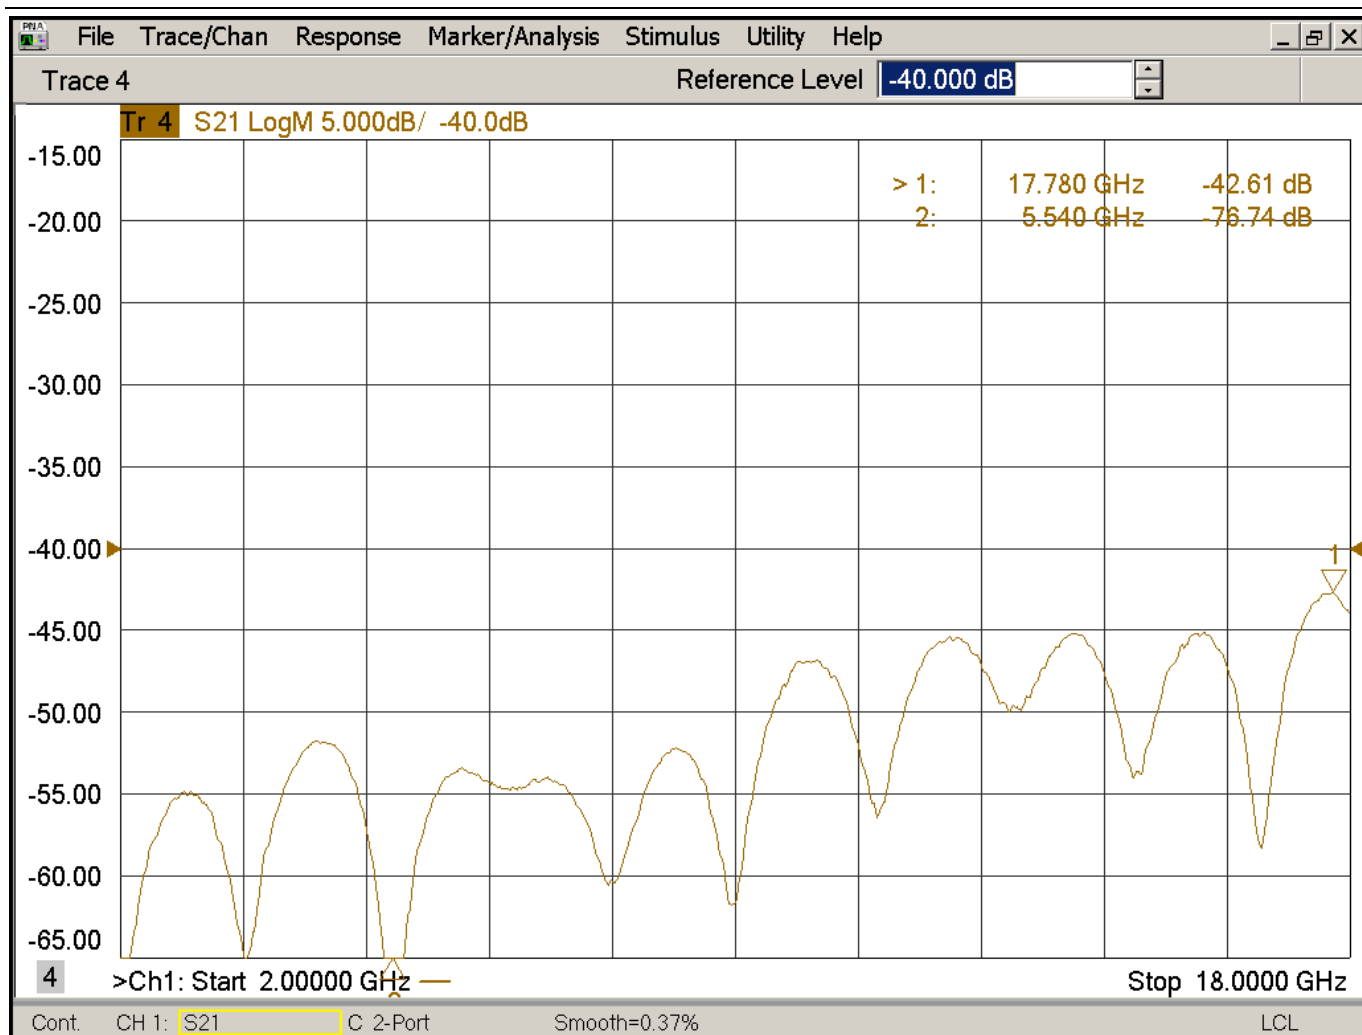

成都利德尔科技有限公司 ChengDu Leader Microwave Technology Co.,Ltd

电话: 028-65199117 传真: 028-65199116

<http://www.leadermicrowave.com> sales@leader-mw.com

TEL: +86-28-65199117 FAX: +86-28-65199116

Add: 中国 成都市成华区华翰路 89 号 610000

No.89,Huahan Road, chenghua Zone Chengdu, Sichuan China Zip Code:610000