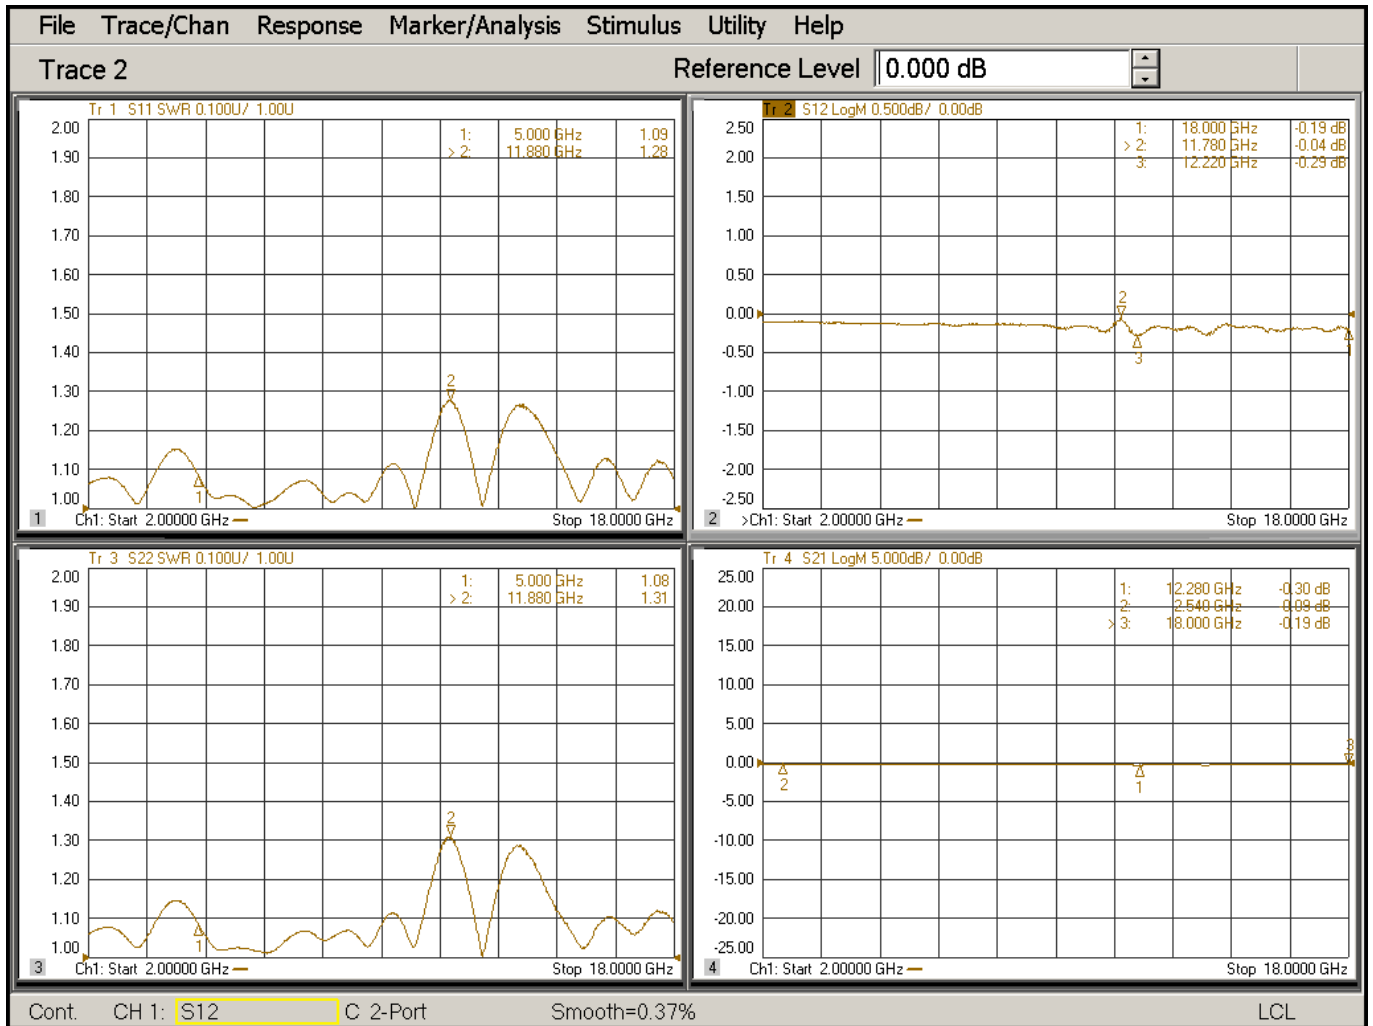

成都利德尔科技有限公司 ChengDu Leader Microwave Technology Co.,Ltd

电话: 028-65199117 传真: 028-65199116

<http://www.leadermicrowave.com> sales@leader-mw.com

TEL: +86-28-65199117 FAX: +86-28-65199116

Add: 中国 成都市成华区华翰路 89 号 610000

No.89,Huahan Road, chenghua Zone Chengdu, Sichuan China Zip Code:610000